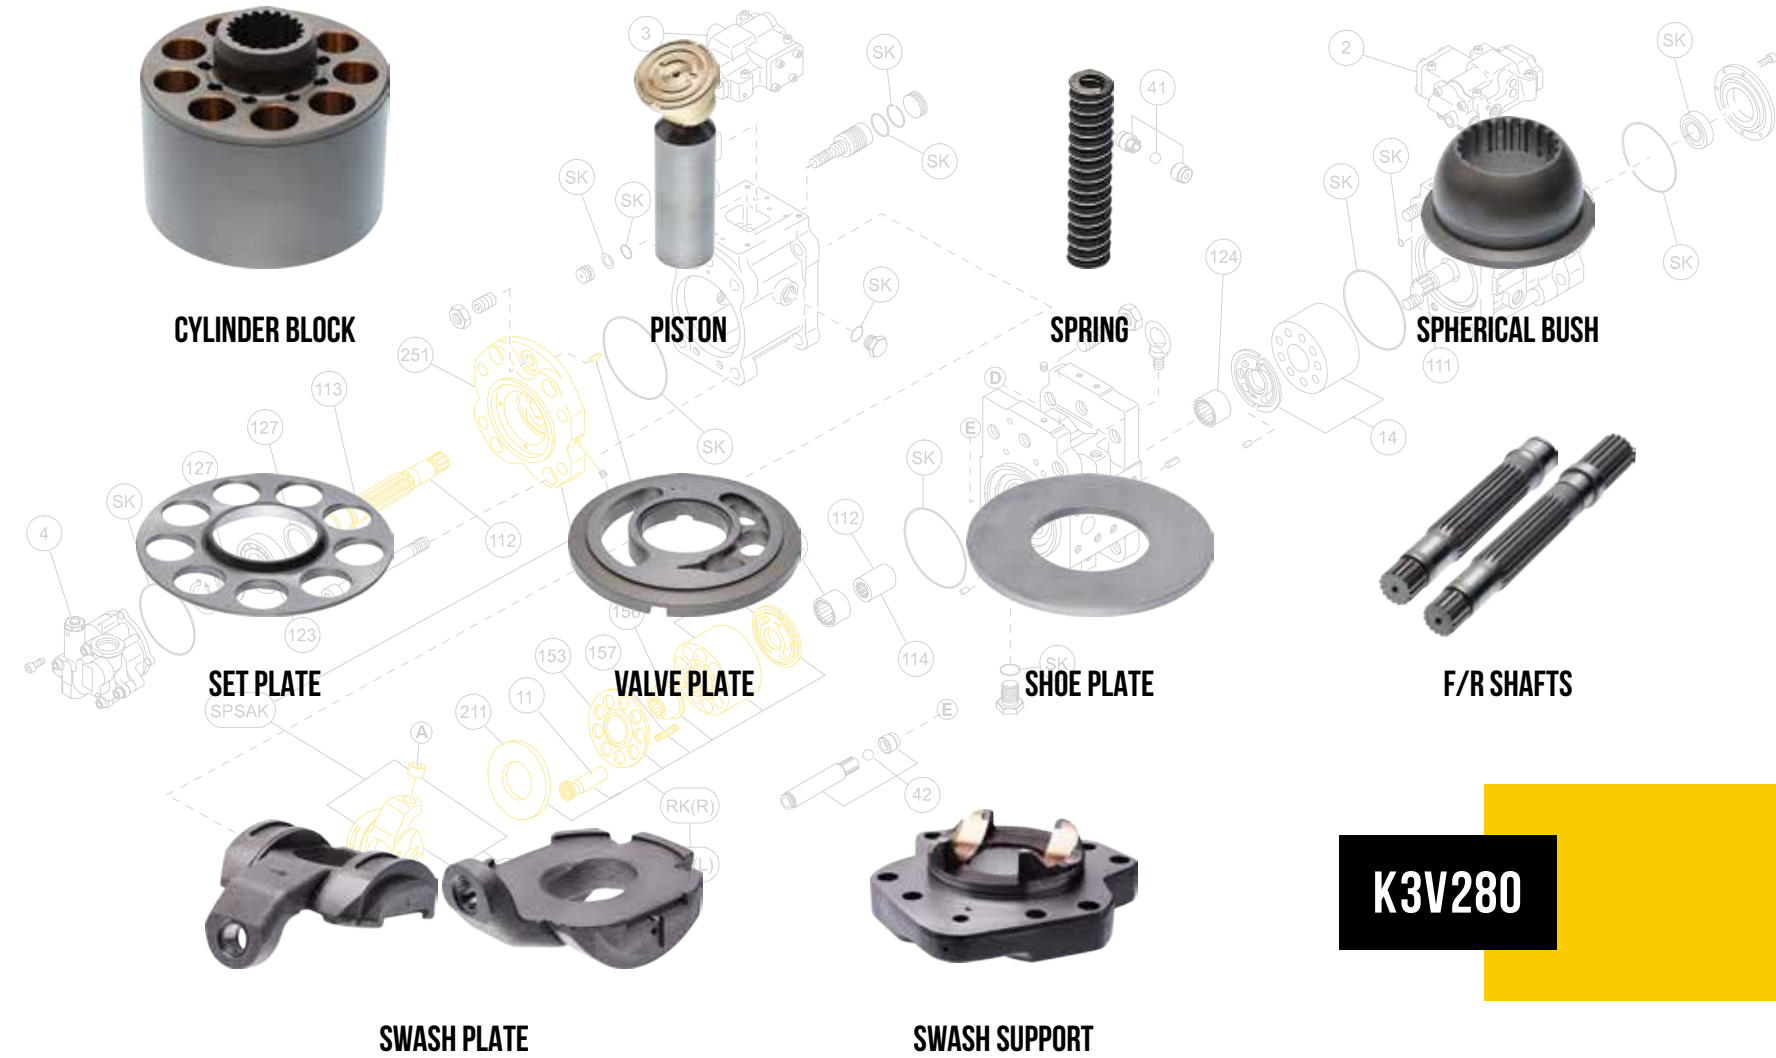

K3V280

IT IS ONE OF OUR MAIN PRODUCT LINES.
ON THIS PAGE WE SHOW ONLY AN OVERVIEW OF REFERENCES OF THIS FAMILY.

KAWASAKI PRODUCTS

ARROUND

THE WORLD

KOI
HYDRAULICS

WORLD CLASS

We provide the complete sales for hydraulics worldwide.
Our specialists are ready to respond with the latest and advanced technologies.

THE POWER OF
INNOVATION

14 25-01 CBP03

FOR ANY INFORMATION, CONSULT OUR TECHNICAL SERVICE.

K3V280

THE SPARE PARTS OF
HARD WORKS