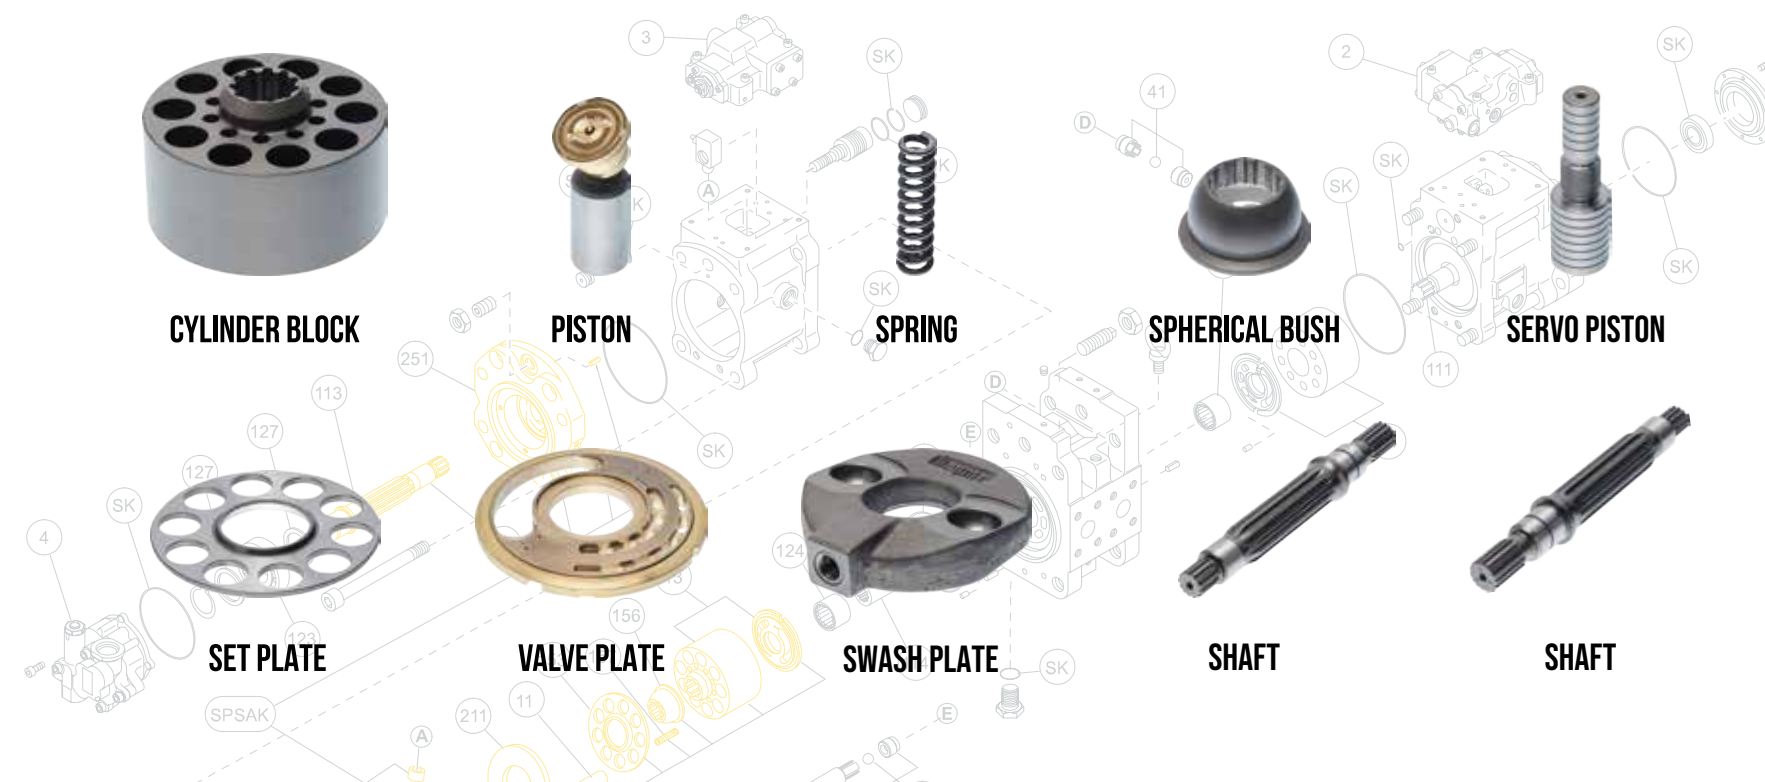

THE POWER OF
INNOVATION

K3SP36 IT IS ONE OF OUR MAIN PRODUCT LINES. ON THIS PAGE WE SHOW ONLY AN OVERVIEW OF REFERENCES OF THIS FAMILY.

QUICK SOLUTIONS

Koi, offers wide range of products that can suit to industries such as construction machinery, industrial machinery, and shipbuilding.