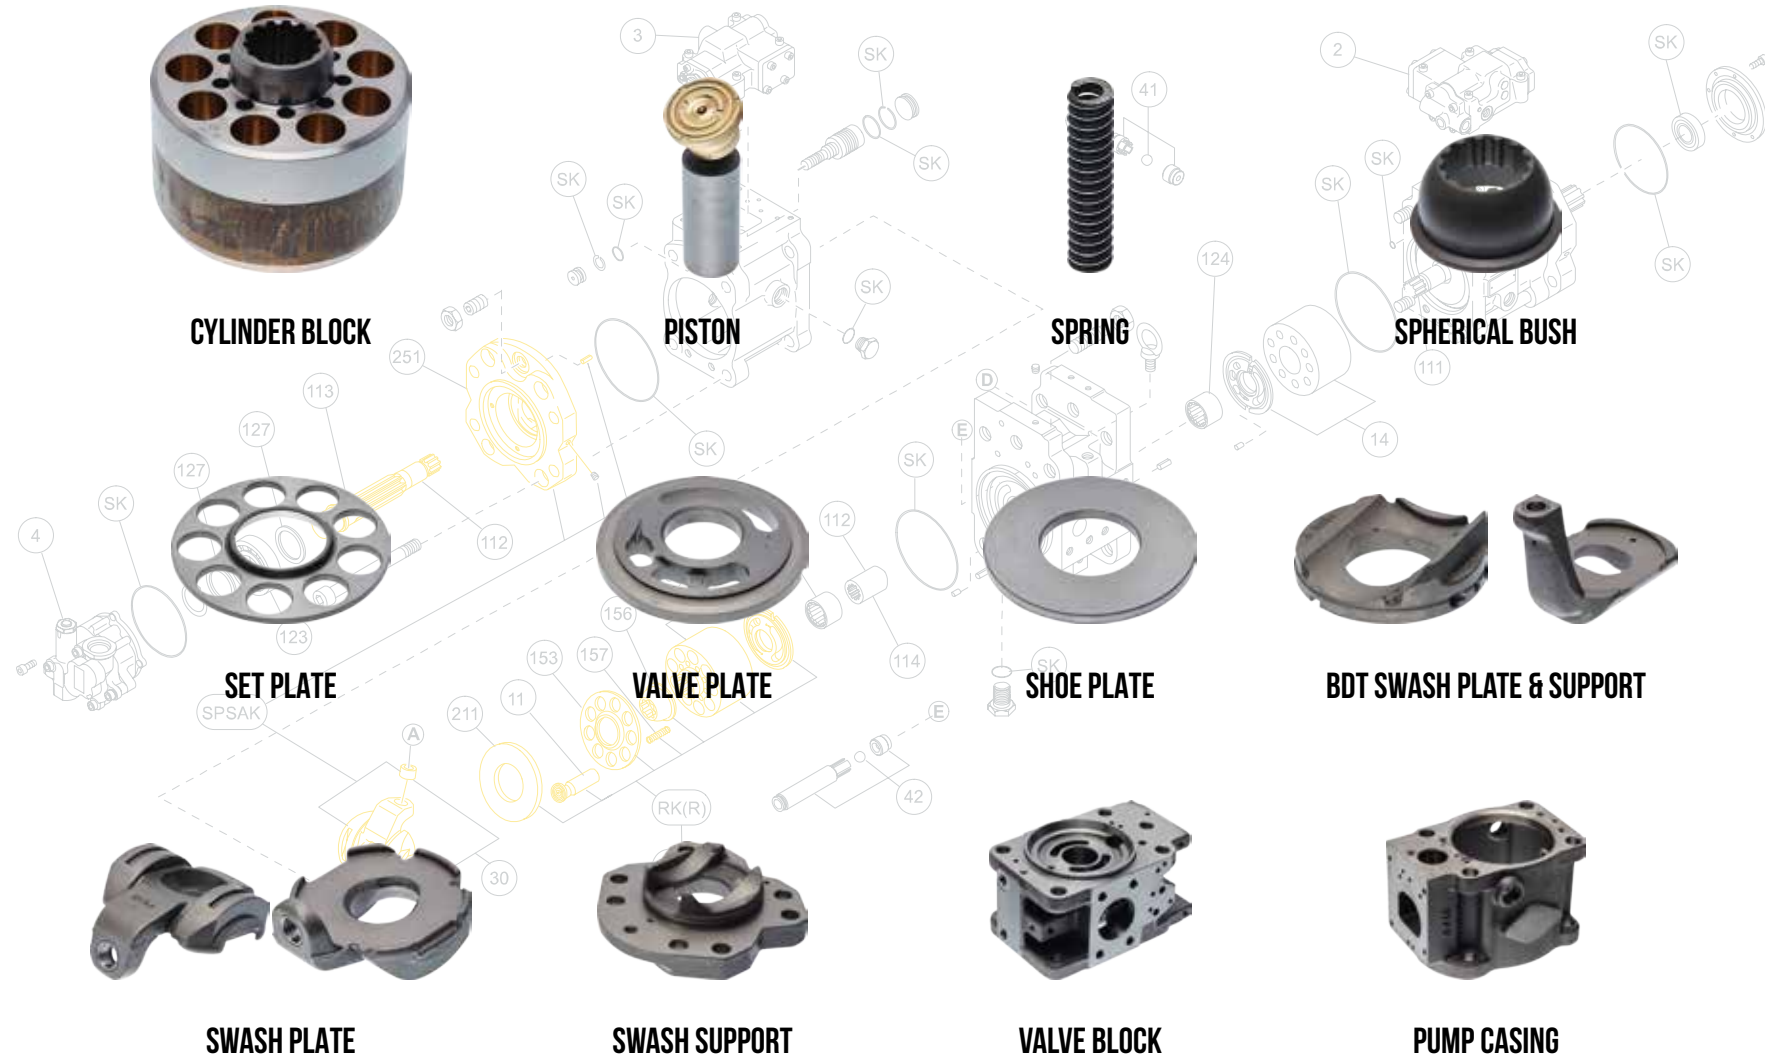

25-01 CBP03

K3V63

IT IS ONE OF OUR MAIN PRODUCT LINES.
ON THIS PAGE WE SHOW ONLY AN OVERVIEW OF REFERENCES OF THIS FAMILY.

KAWASAKI PRODUCTS

KOI
HYDRAULICS

WIDEST RANGE OF PRODUCTS

Koi Hydraulics, offers products of the highest quality backed up by our professional team, who will choose to acquire them among the most recognized worldwide manufacturers in the market.

THE POWER OF
INNOVATION

06 25-01 CBP03

FOR ANY INFORMATION, CONSULT OUR TECHNICAL SERVICE.

THE SPARE PARTS OF
HARD WORKS

CERTIFIED QUALITY

We have the part you need. In order to get the maximum efficiency out of your work, all parts of your machines must be in perfect condition.

THE POWER OF
INNOVATION

K3V112

IT IS ONE OF OUR MAIN PRODUCT LINES.
ON THIS PAGE WE SHOW ONLY AN OVERVIEW OF REFERENCES OF THIS FAMILY.

KAWASAKI PRODUCTS

QUALITY COMES
FROM INSIDE

K3V140

IT IS ONE OF OUR MAIN PRODUCT LINES.
ON THIS PAGE WE SHOW ONLY AN OVERVIEW OF REFERENCES OF THIS FAMILY.