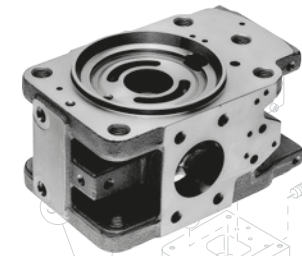

VALVE BLOCK | VALVE CASING

KAWASAKI PRODUCTS

A PLAYER IN SUSTAINABLE

DEVELOPMENT

KOI
HYDRAULICS

RENOVATION

Koi Hydraulics works to respect the environment by giving a second life to second-hand TP machines, either by deconstructing them into spare parts or by renovating them.

THE POWER OF
INNOVATION

K3V63 VALVE BLOCK

K3V112 VALVE BLOCK

HYDRAULIC VALVES ARE INTEGRAL PARTS OF HYDRAULIC POWER SYSTEMS. WE PROVIDE A WIDE RANGE OF VALVE BLOCKS AND VALVE CASING FOR YOUR CHOICE.

O168 VALVE CASING