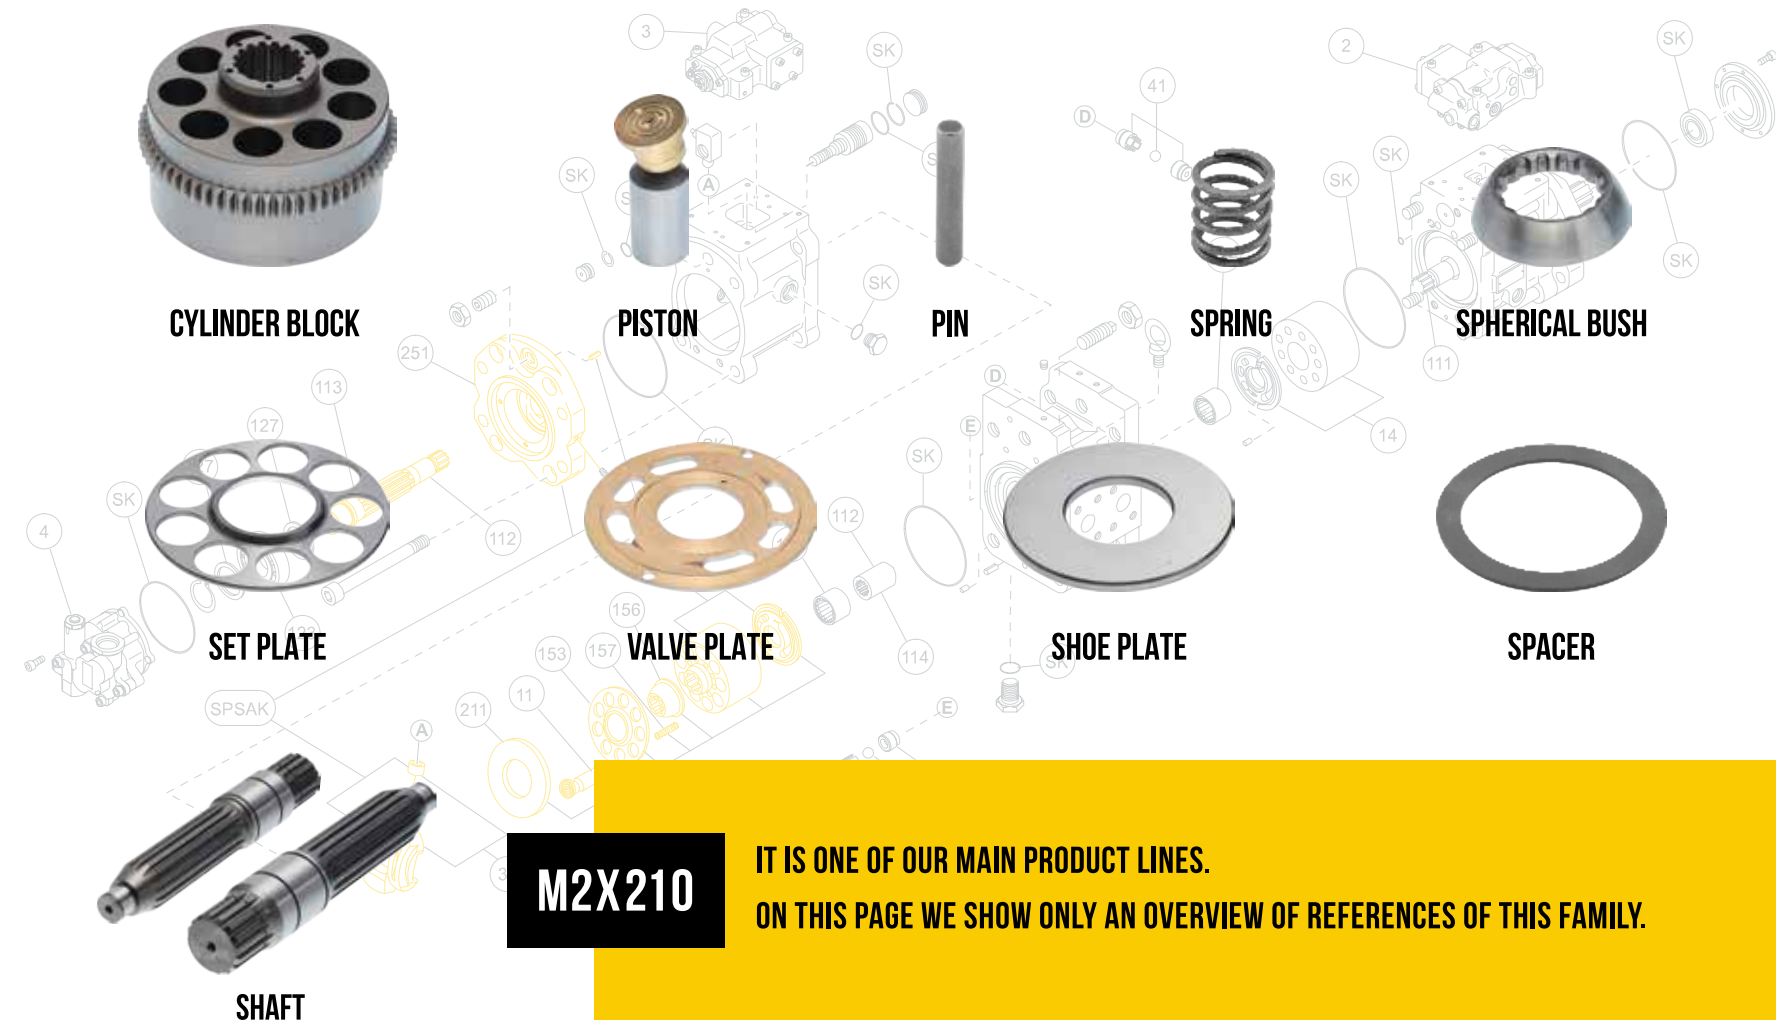

M2X210 www.koihydraulics.com

KAWASAKI PRODUCTS

MORE PRODUCTS

KOI
HYDRAULICS

OUR GUARANTEES

After a complete inspection, Koi Hydraulics ships each machine as is: CE certificate provided and the mandatory periodic inspection carried out.

THE POWER OF
INNOVATION

64 25-01 CBP03

FOR ANY INFORMATION, CONSULT OUR TECHNICAL SERVICE.

THE SPARE PARTS OF
HARD WORKS