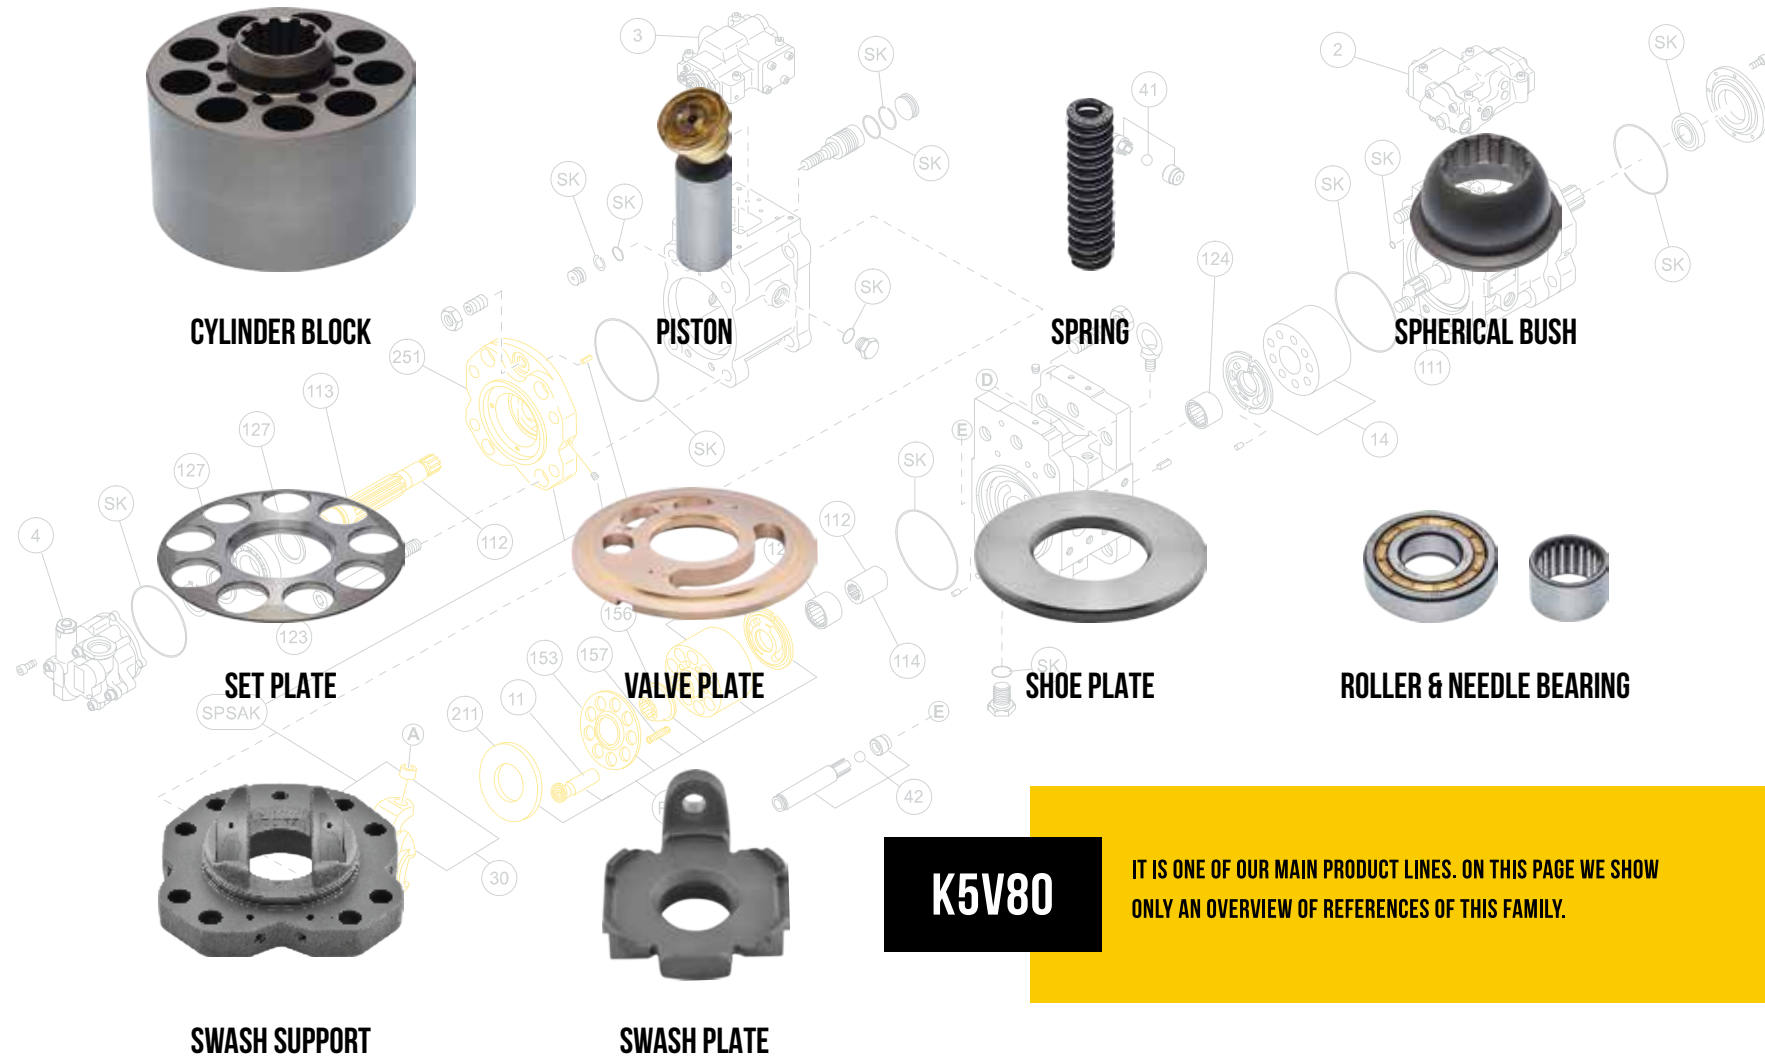

HIGH RELIABILITY

Various rotary group layouts, tandem type with PTO and parallel type are available to respond to applications.

THE POWER OF
INNOVATION