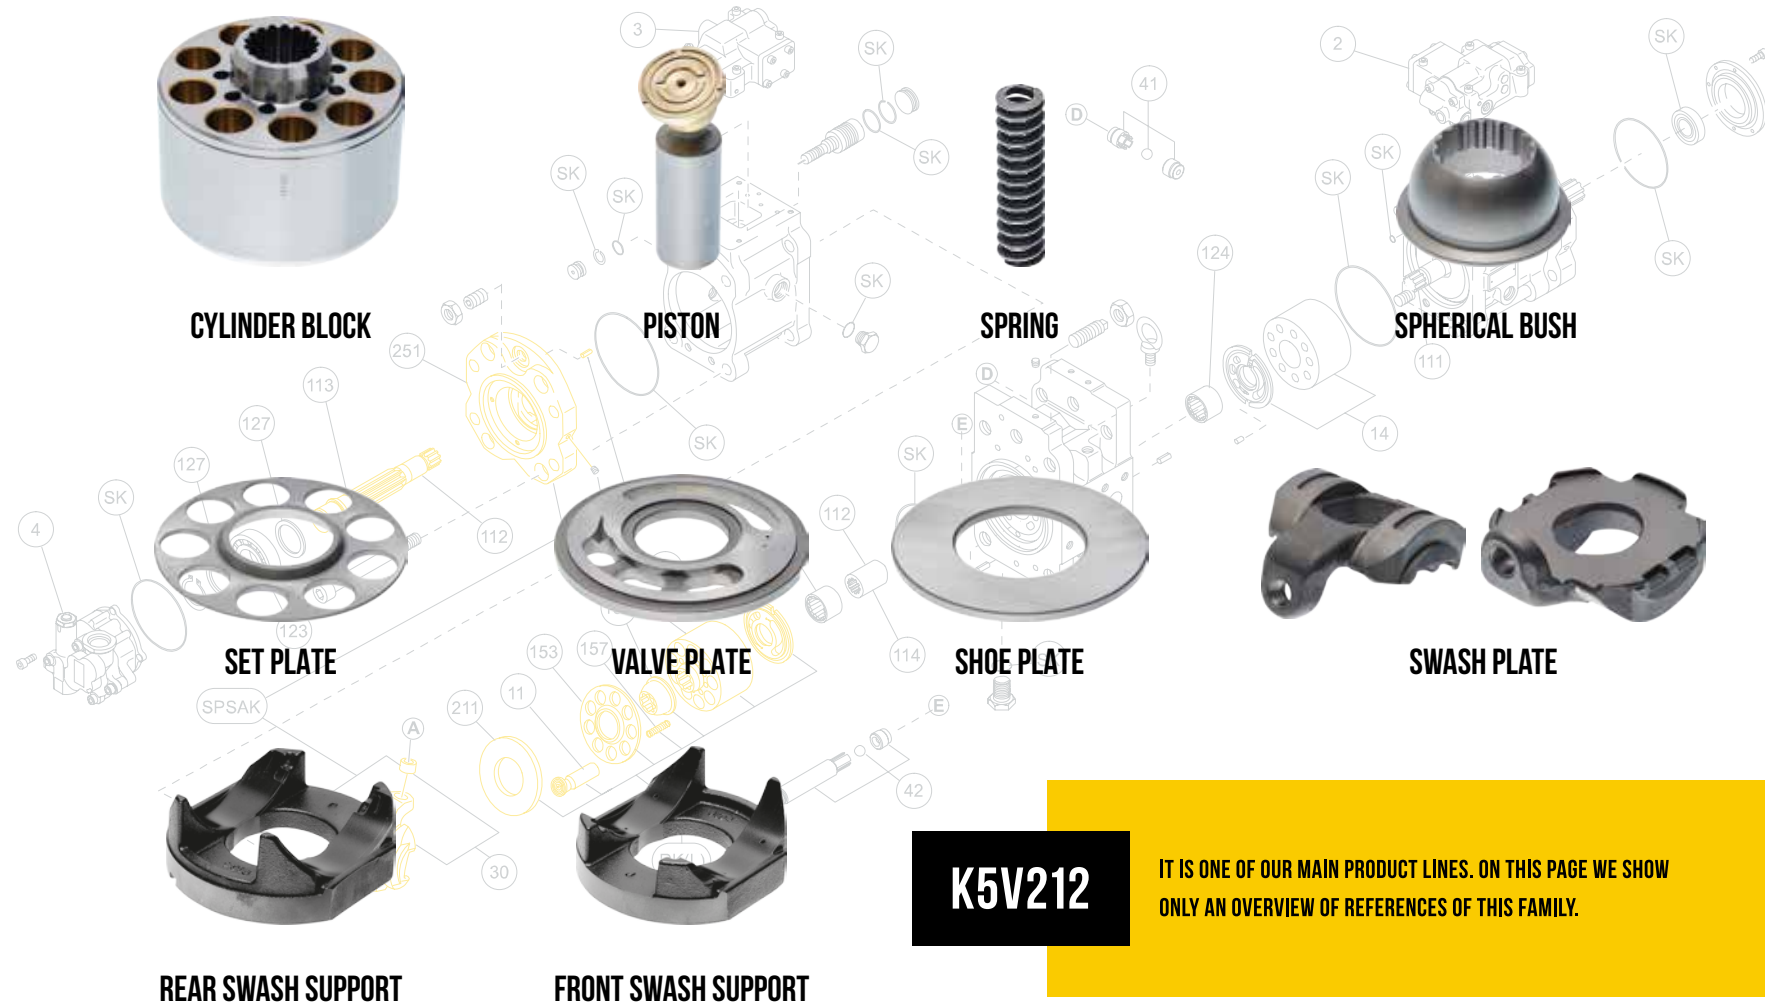

QUICK SOLUTIONS

Koi, offers wide range of products that can suit to industries such as construction machinery, industrial machinery, and shipbuilding.

THE POWER OF
INNOVATION

K5V212

IT IS ONE OF OUR MAIN PRODUCT LINES. ON THIS PAGE WE SHOW ONLY AN OVERVIEW OF REFERENCES OF THIS FAMILY.

K5V212 www.koihydraulics.com

KAWASAKI PRODUCTS