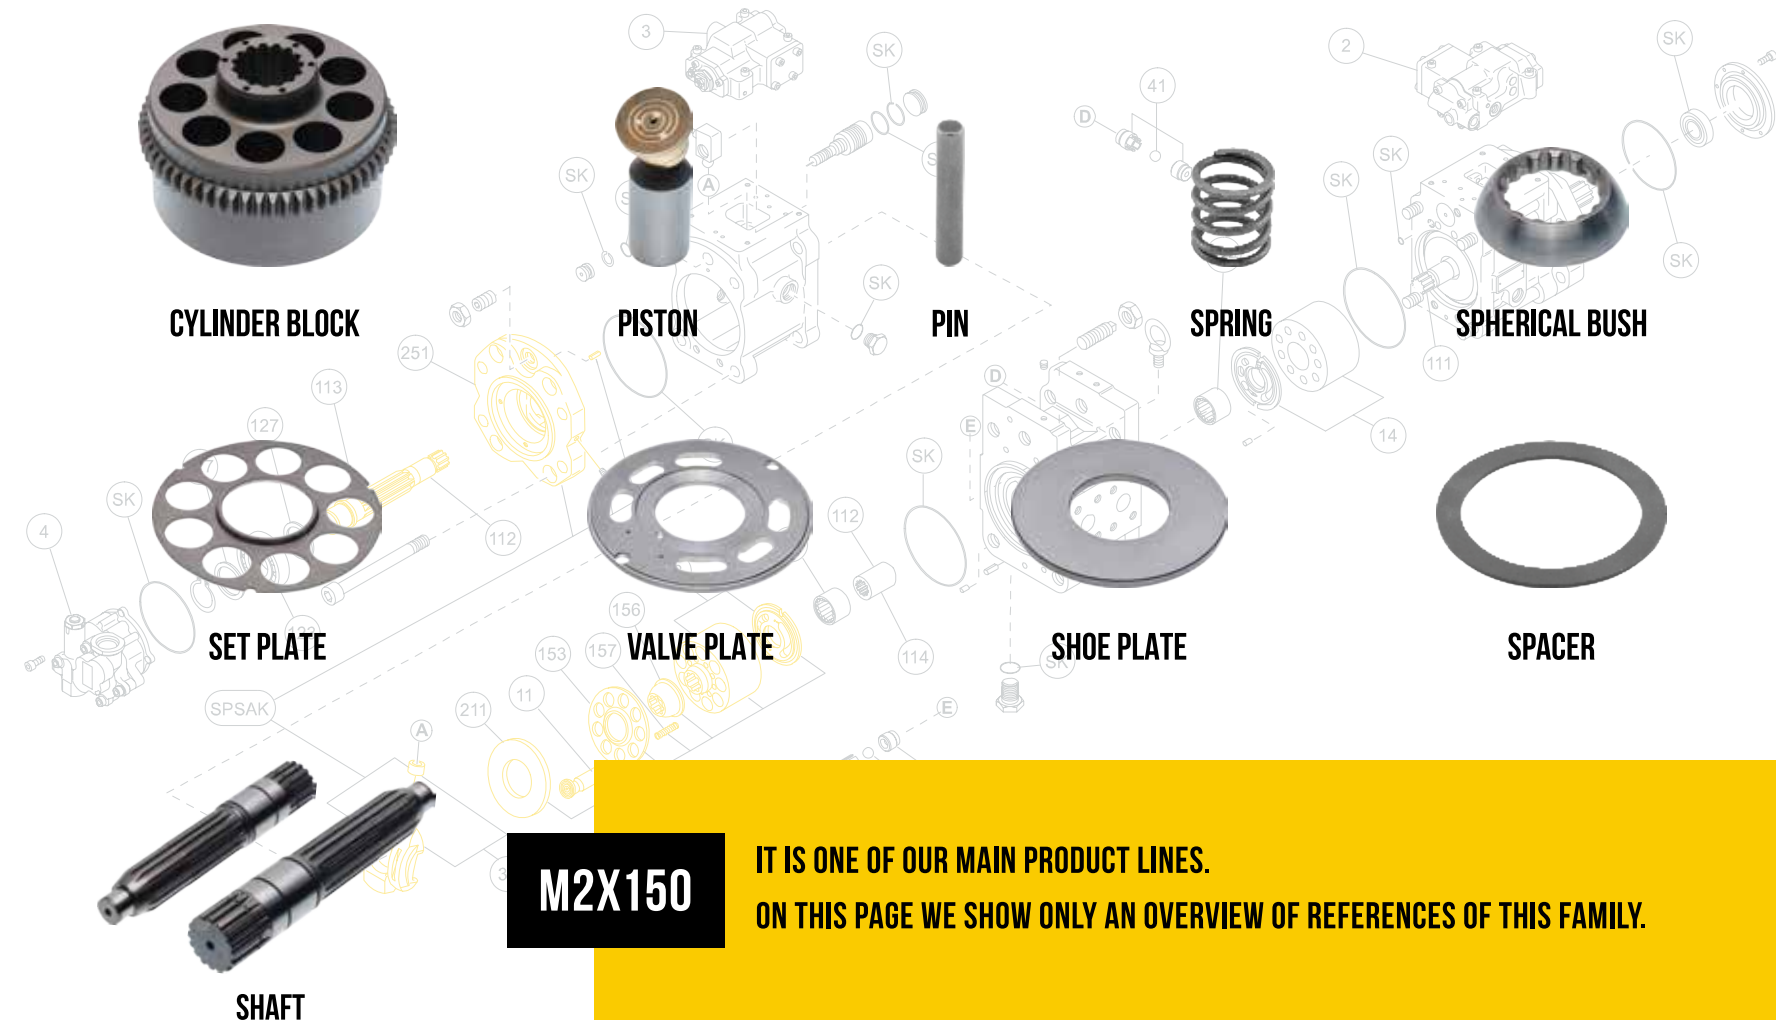

THE POWER OF
INNOVATION

60 25-01 CBP03

FOR ANY INFORMATION, CONSULT OUR TECHNICAL SERVICE.

THE SPARE PARTS OF
HARD WORKS

PREMIUM COMPONENTS

Make a small investment for a quick return with a wide variety of improved designs customized for Komatsu excavators.