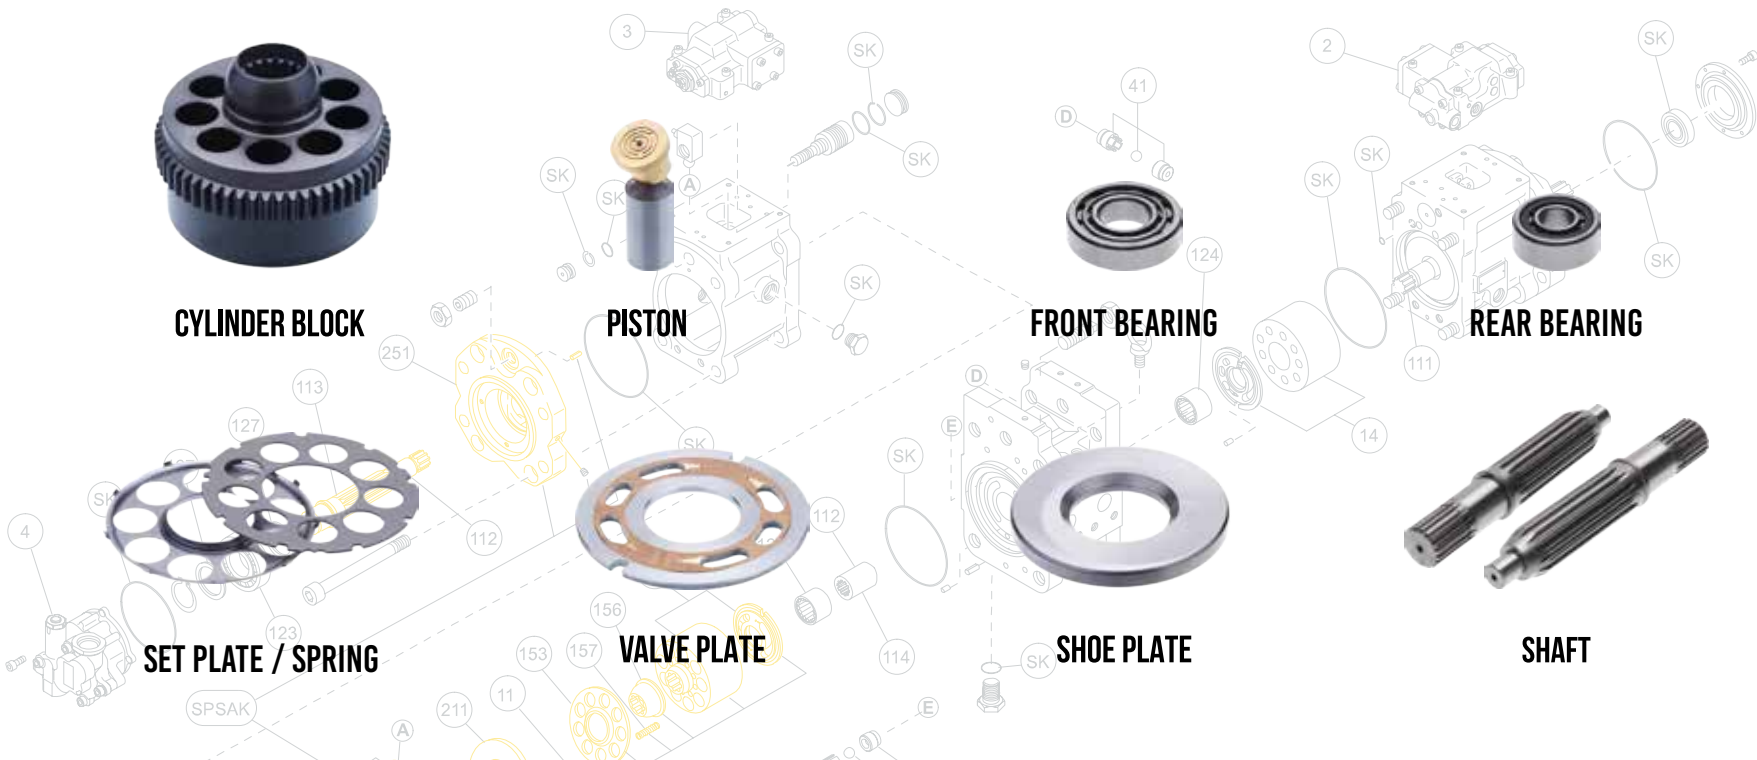

WARRANTY

Prior the shipment, all products are dynamically tested, inspected, and packaging, and are covered by Koi Hydraulics standard warranty.

THE POWER OF
INNOVATION

M5X80

IT IS ONE OF OUR MAIN PRODUCT LINES.
ON THIS PAGE WE SHOW ONLY AN OVERVIEW OF REFERENCES OF THIS FAMILY.

M5X80 www.koihydraulics.com

KAWASAKI PRODUCTS