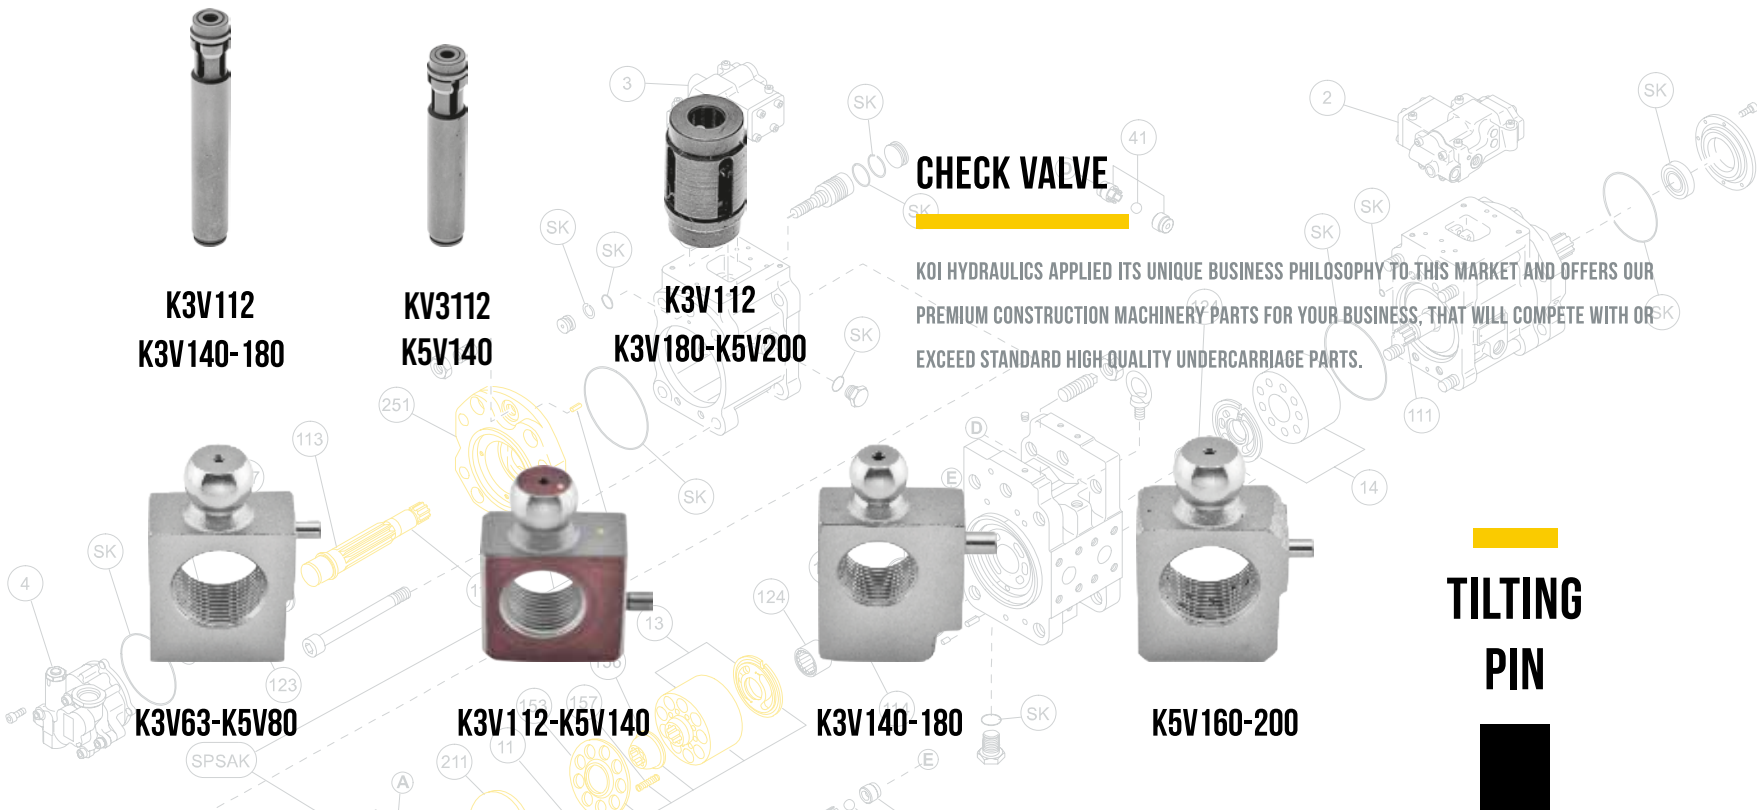

FAST DELIVERY

A computerized stock management of more than 35,000 references of all brands, regularly updated, guaranteeing you a fast and tailor-made delivery wherever you are.

THE POWER OF
INNOVATION

IT IS TWO OF OUR MAIN PRODUCT LINES.
ON THIS PAGE WE SHOW ONLY AN OVERVIEW OF REFERENCES OF THIS FAMILY.