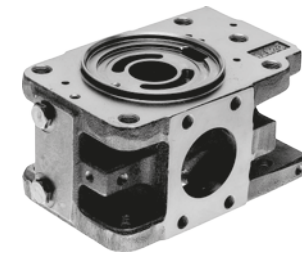

VALVE BLOCK | VALVE CASING

KAWASAKI PRODUCTS

A PLAYER IN SUSTAINABLE

DEVELOPMENT

KOI
HYDRAULICS

RENOVATION

Koi Hydraulics works to respect the environment by giving a second life to second-hand TP machines, either by deconstructing them into spare parts or by renovating them.

THE POWER OF
INNOVATION

K3V63 VALVE BLOCK

K3V112 VALVE BLOCK

HYDRAULIC VALVES ARE INTEGRAL PARTS OF HYDRAULIC POWER SYSTEMS. WE PROVIDE A WIDE RANGE OF VALVE BLOCKS AND VALVE CASING FOR YOUR CHOICE.

O168 VALVE CASING