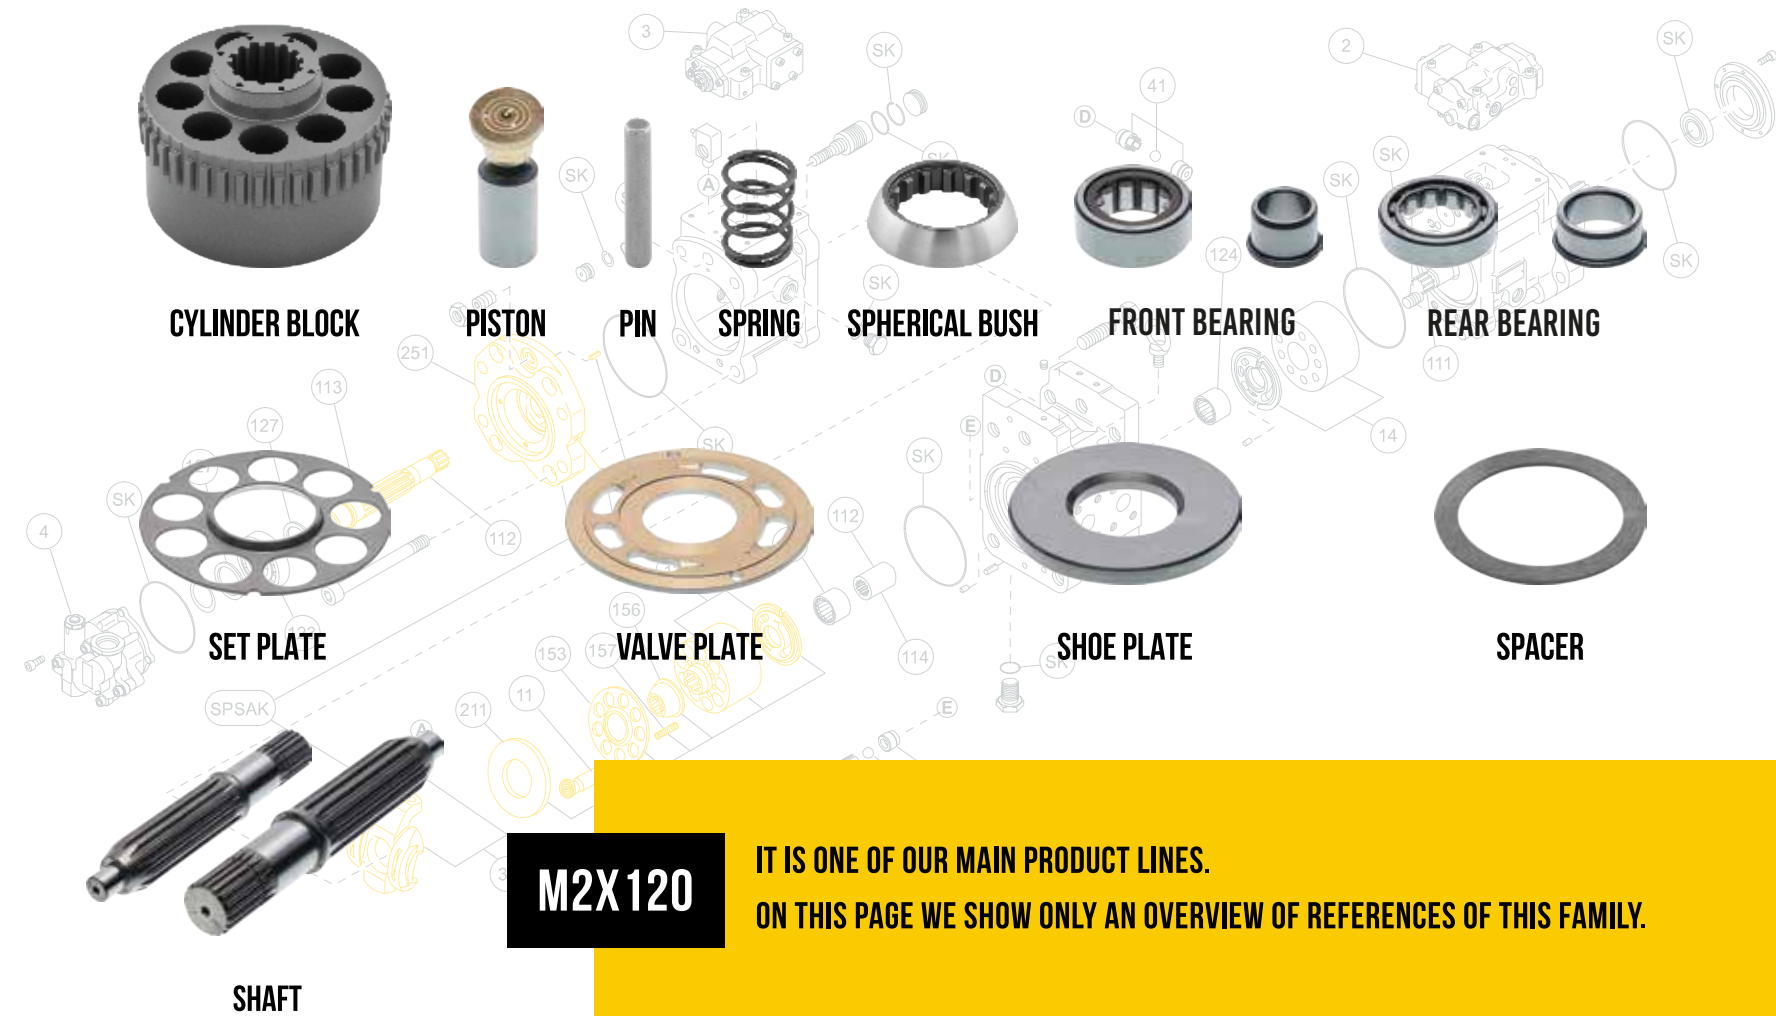

THE POWER OF
INNOVATION

54 25-01 CBP03

FOR ANY INFORMATION, CONSULT OUR TECHNICAL SERVICE.

THE SPARE PARTS OF
HARD WORKS

M2X120 www.koihydraulics.com

KAWASAKI PRODUCTS

MORE **OPTIONS**

Koi
HYDRAULICS

MORE OPTIONS

The market wanted an alternative to the high-price and long lead-times for OEM replacement parts and Koi Hydraulics stepped in to fill the demand.

THE POWER OF
INNOVATION

M2X120

IT IS ONE OF OUR MAIN PRODUCT LINES.
ON THIS PAGE WE SHOW ONLY AN OVERVIEW OF REFERENCES OF THIS FAMILY.