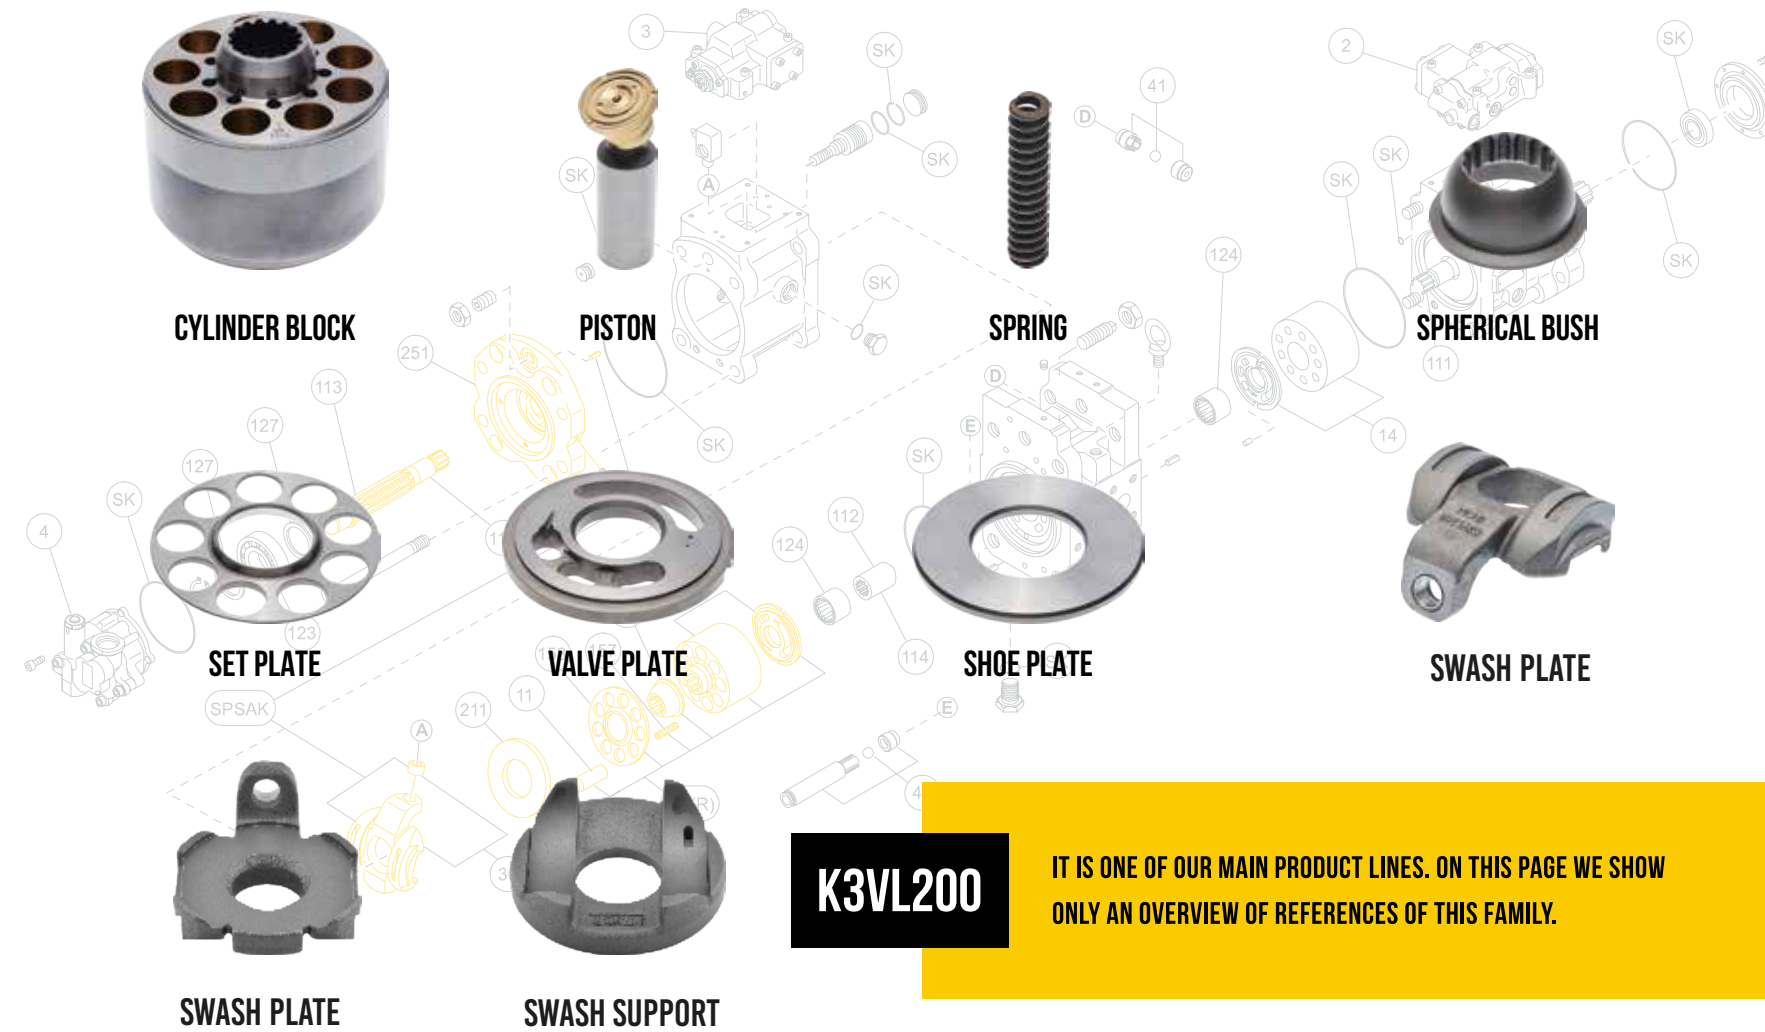

K3VL200 www.koihydraulics.com

KAWASAKI PRODUCTS

FOCUS ON THE
FUTURE

KOI
HYDRAULICS

FOCUS ON THE FUTURE

We have focused on being the most professional centralized procurement and supply service provider for construction, road and mining projects around the world for over 30 years.

THE POWER OF
INNOVATION

54 25-01 CBP03

FOR ANY INFORMATION, CONSULT OUR TECHNICAL SERVICE.

THE SPARE PARTS OF
HARD WORKS