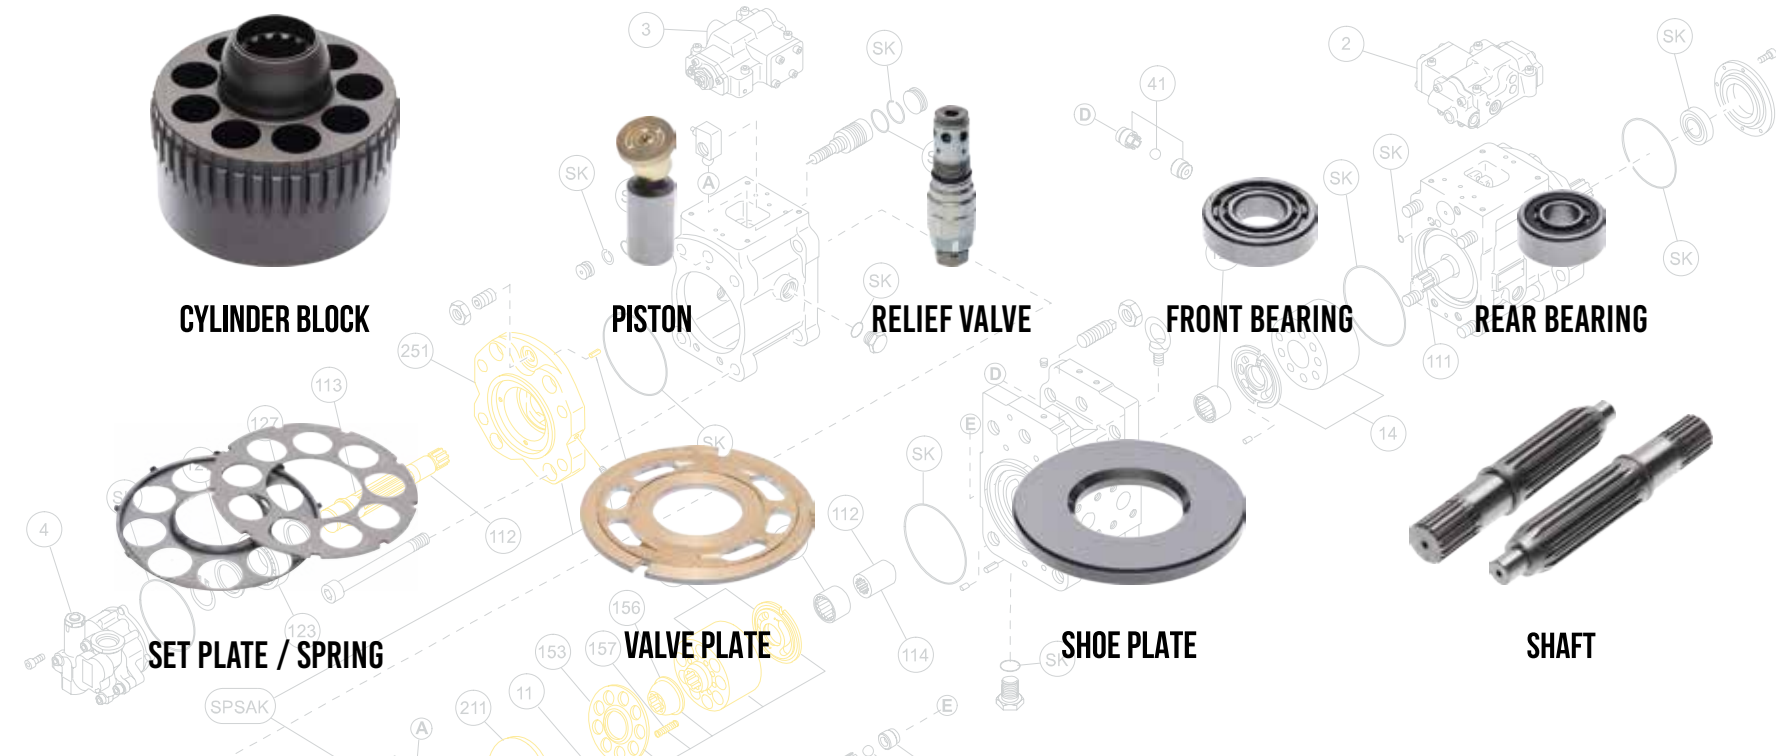

THE POWER OF
INNOVATION

M5X130

IT IS ONE OF OUR MAIN PRODUCT LINES.
ON THIS PAGE WE SHOW ONLY AN OVERVIEW OF REFERENCES OF THIS FAMILY.

68 25-01 CBP03

FOR ANY INFORMATION, CONSULT OUR TECHNICAL SERVICE.

THE SPARE PARTS OF
HARD WORKS