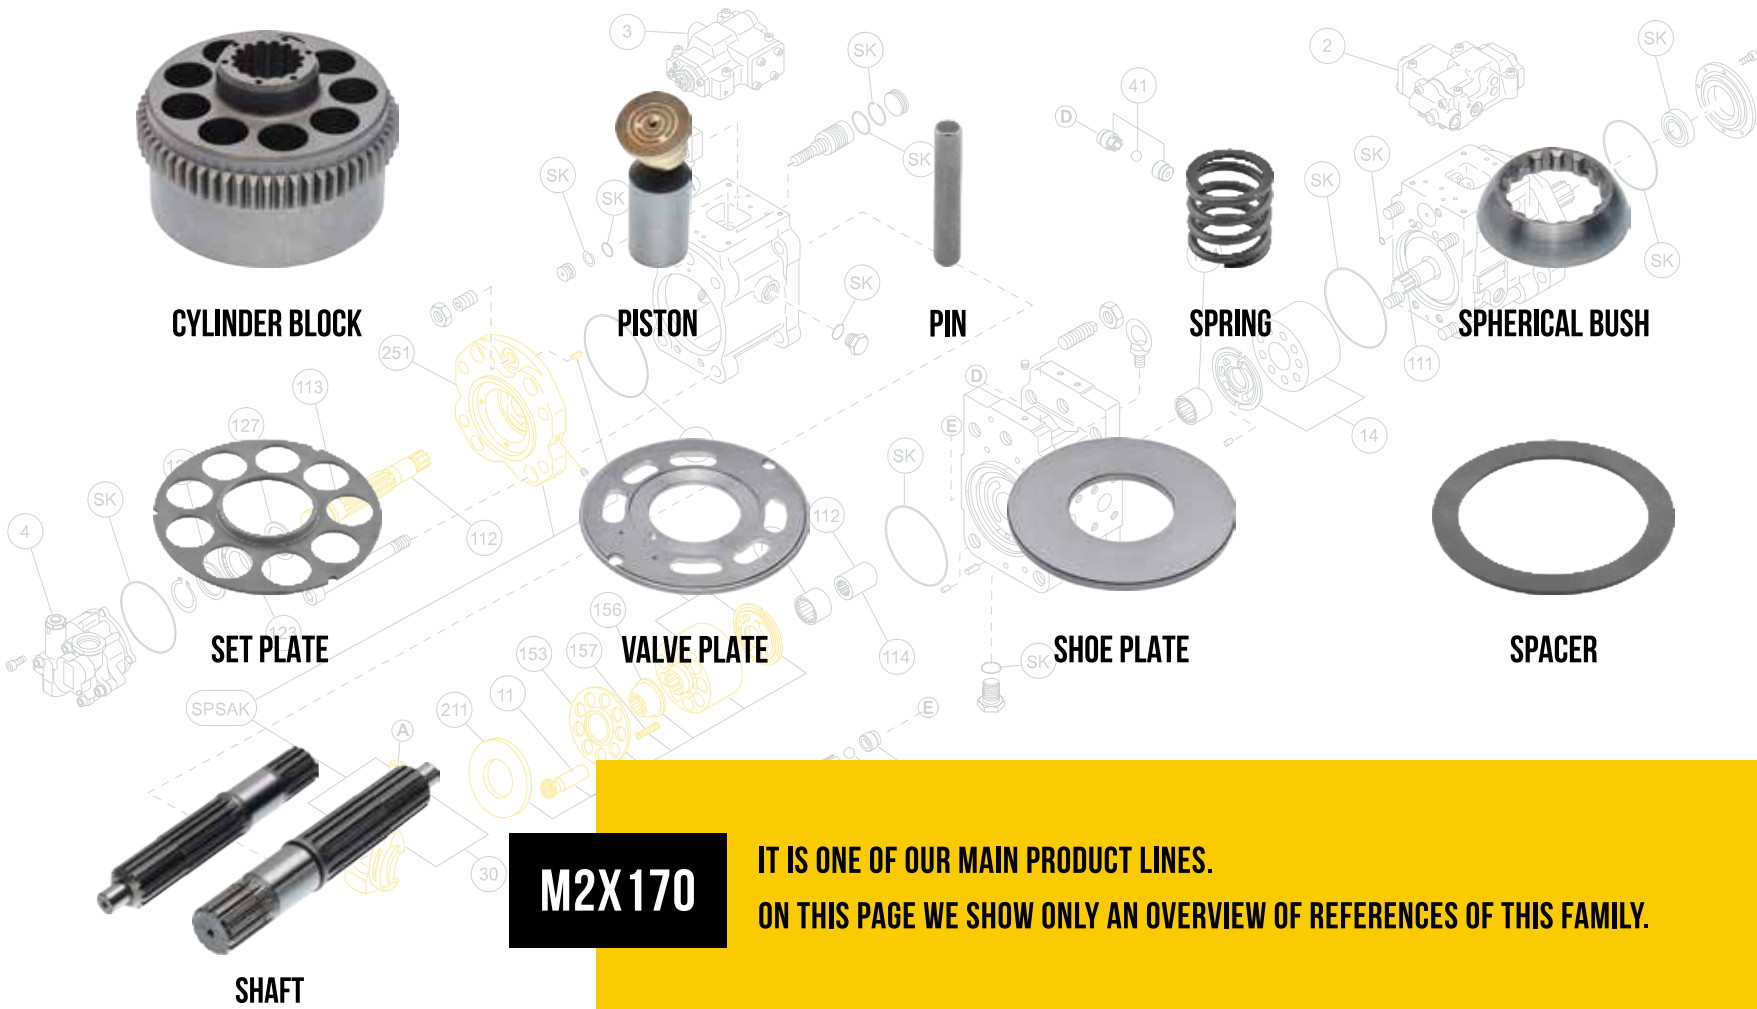

PREMIUM COMPONENTS

Make a small investment for a quick return with a wide variety of improved designs customized for Komatsu excavators.

THE POWER OF
INNOVATION