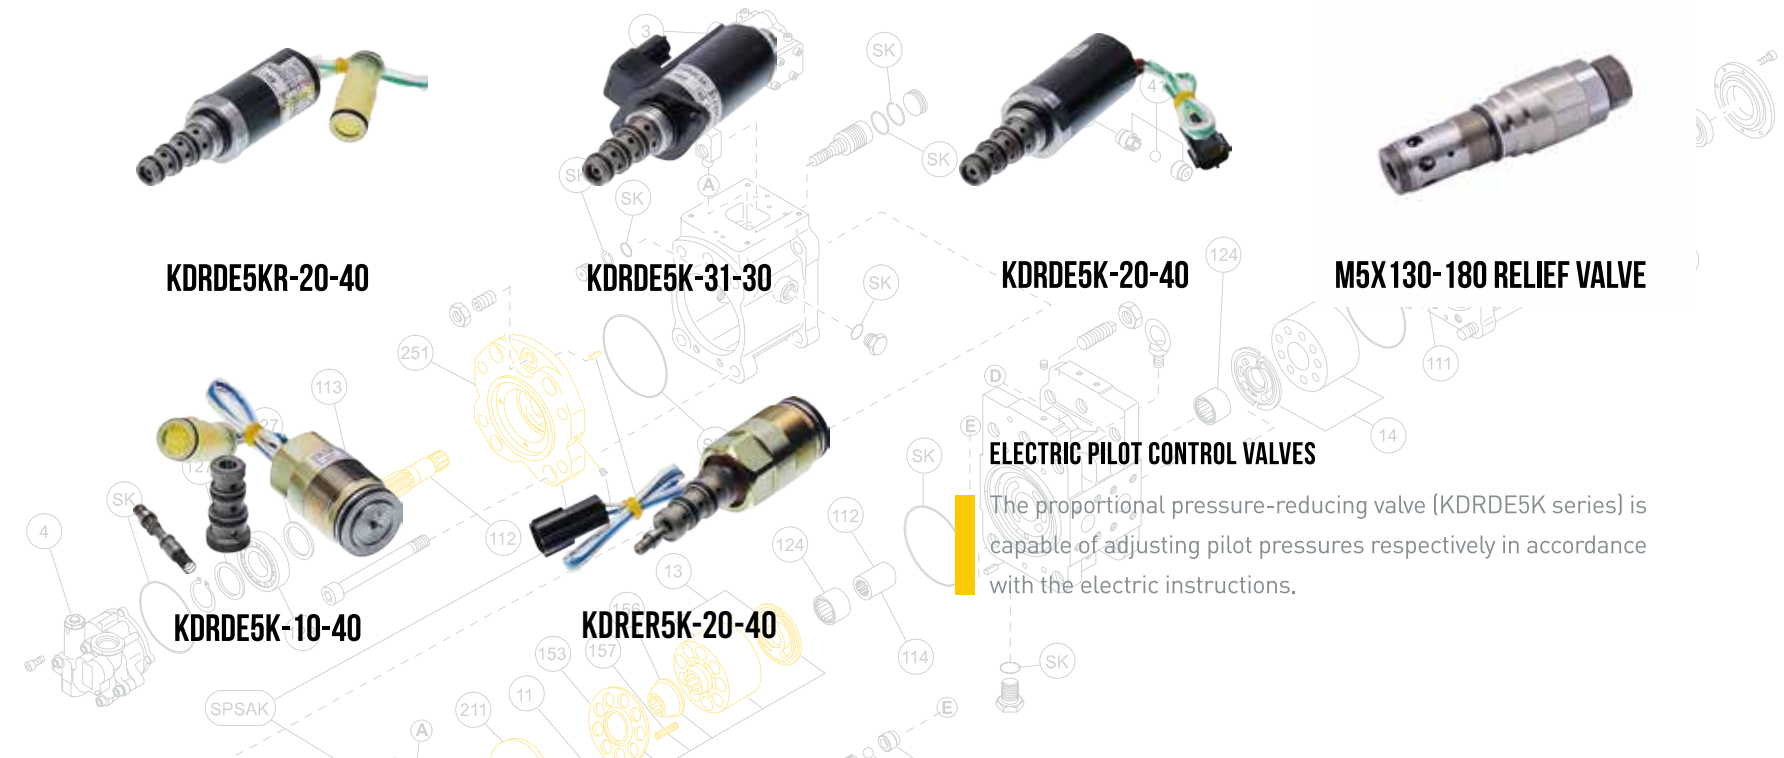

THE POWER OF
INNOVATION

KDRDE5KR-20-40

KDRDE5K-31-30

KDRDE5K-20-40

M5X130-180 RELIEF VALVE

KDRDE5K-10-40

KDRER5K-20-40

ELECTRIC PILOT CONTROL VALVES