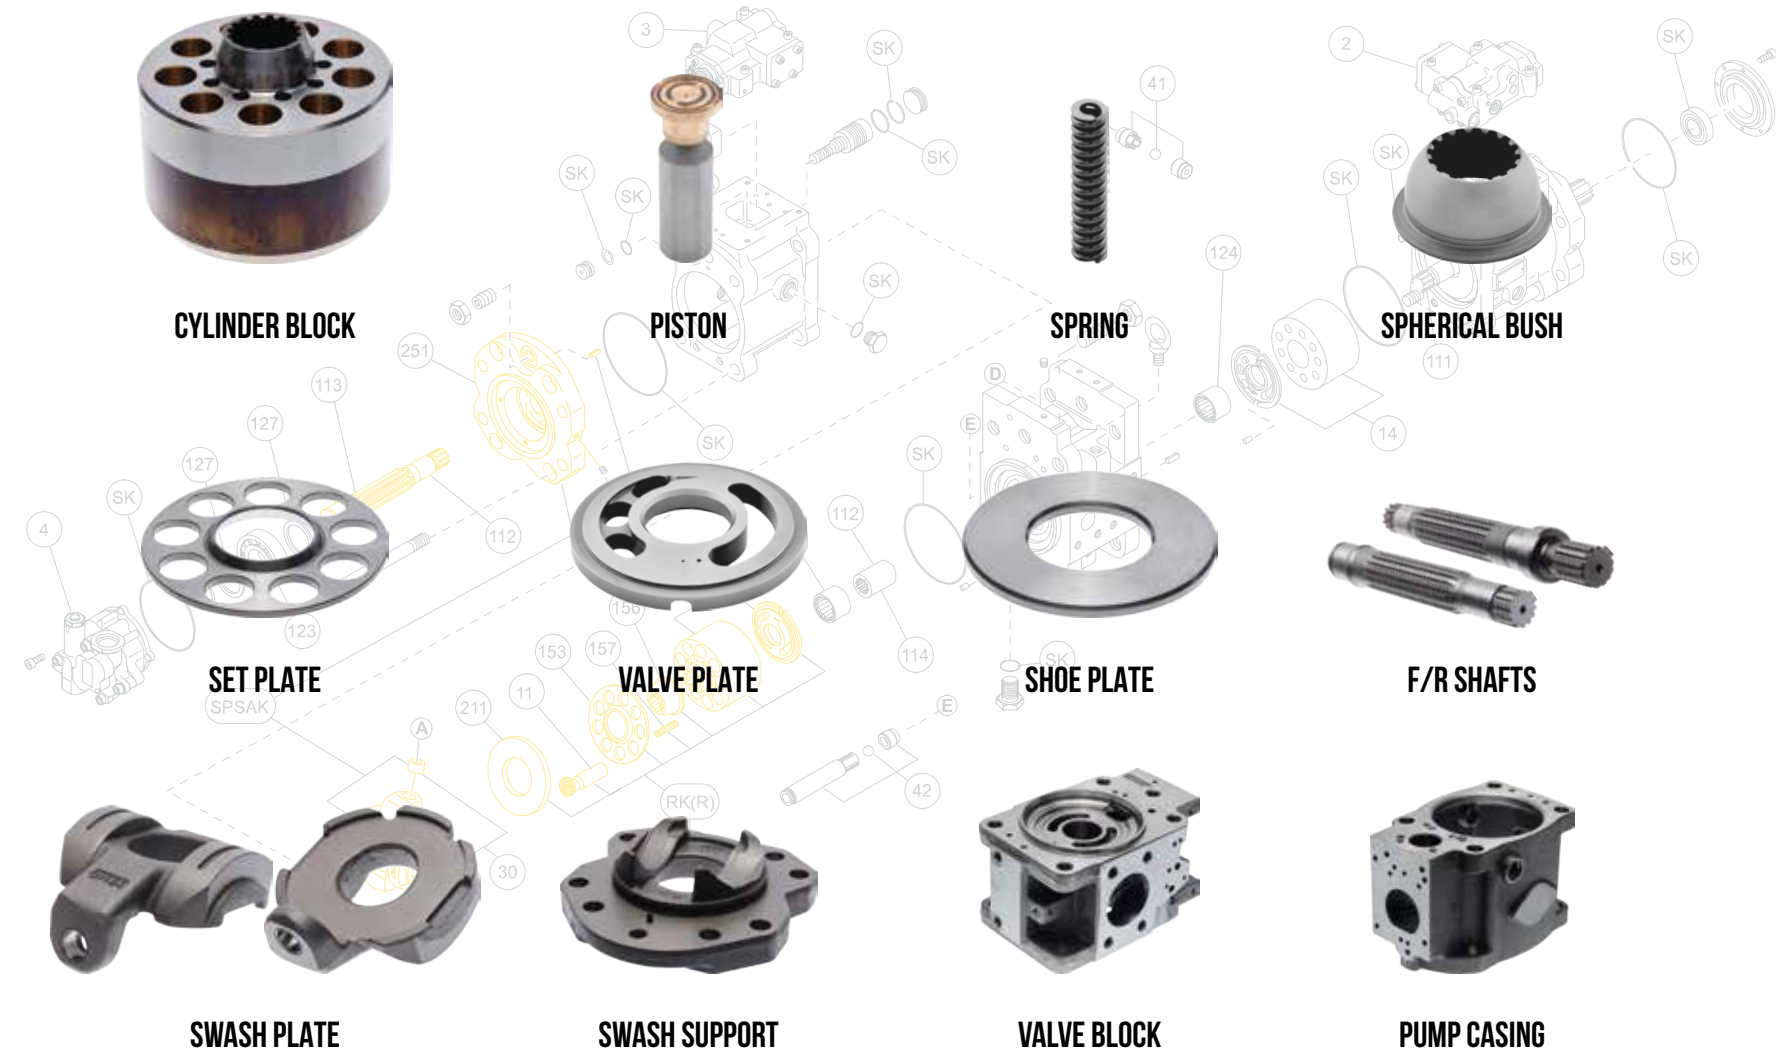

K3V140

IT IS ONE OF OUR MAIN PRODUCT LINES.
ON THIS PAGE WE SHOW ONLY AN OVERVIEW OF REFERENCES OF THIS FAMILY.

KAWASAKI PRODUCTS

DELIVERING EXCELLENCE

KOI
HYDRAULICS

KAWASAKI PRODUCTS

Wide range of Kawasaki products contribute designing highly efficient and controllable hydraulic system based on many year research and development and the market experiences.

THE POWER OF
INNOVATION

10 25-01 CBP03

FOR ANY INFORMATION, CONSULT OUR TECHNICAL SERVICE.

THE SPARE PARTS OF
HARD WORKS